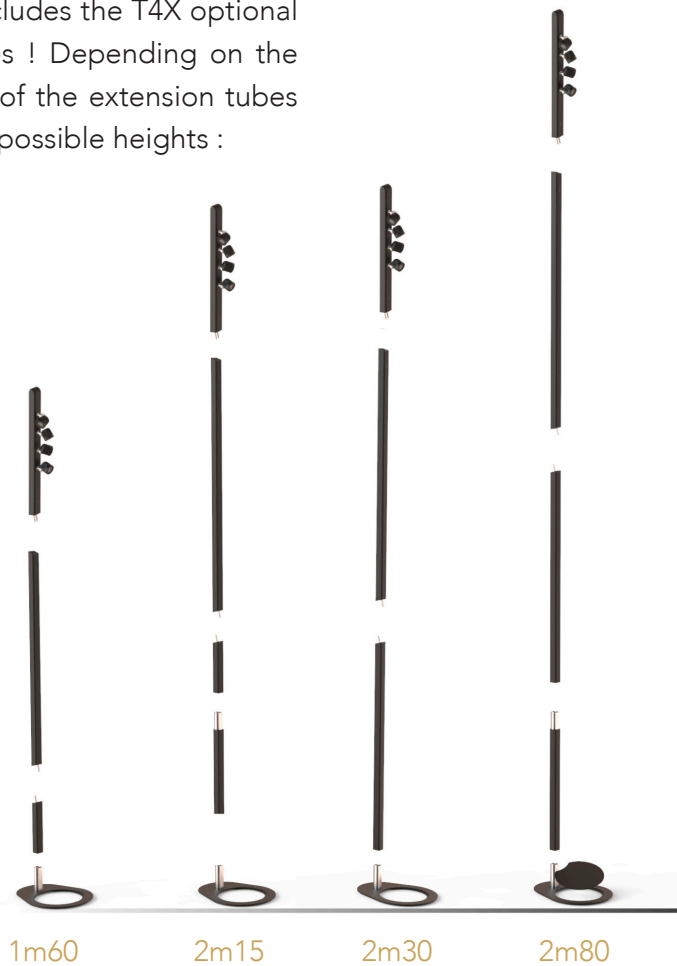

T4/T4X

UNIVERSAL LIGHTING MAST

Straight or Inclined
The wireless Hermatwist® assembly system allows you to change the angle of the head in just a few seconds

T4

The T4 lighting mast and its range of functionalities is designed to bring to light your most exceptional events, **inside as well as outside.**

Autonomous, its integrated Lithium-ion battery offers up to **110 hours** of use (depending on the setting of the dimmer) and frees you from the installation issues created by the many power cables.

Its different extension tubes allow you to **vary the height of the product** depending on the type of venue or event you wish include the product in. The T4 holds a promise : an **easy installation and handling** thanks to its **integrated wireless DMX**; change the color temperature or the intensity of the light in a second.

Waterproof

6h 110h autonomy

0 to 2000 Lm

3000 to 5000 K

SMART TRANSPORTATION

VARIABLE HEIGHTS

NEW FEATURE 2022 !

The T4 now includes the T4X optional extension tubes ! Depending on the configurations of the extension tubes the T4 offers 4 possible heights :