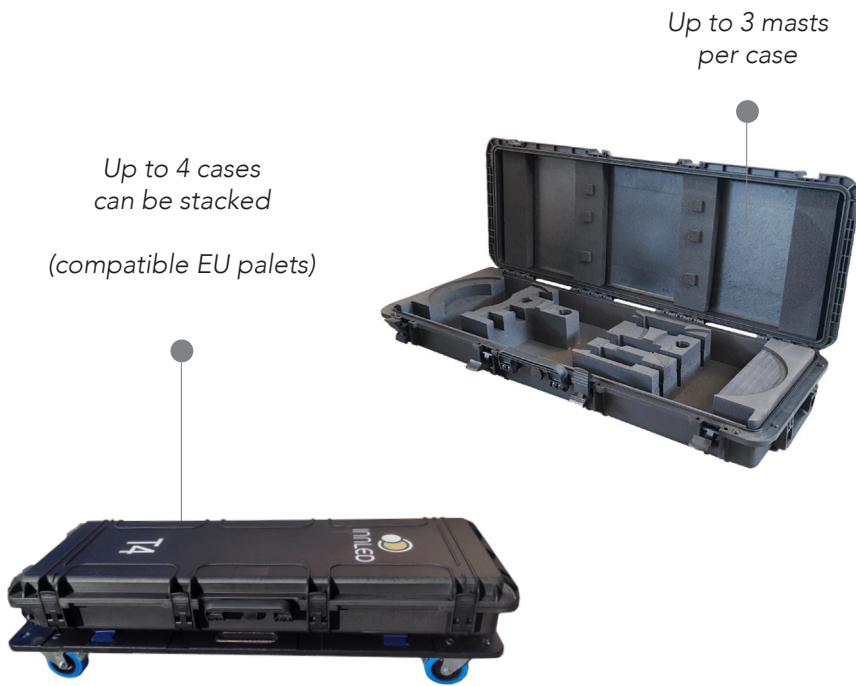

T4/T4X

UNIVERSAL LIGHTING MAST

Straight or Inclined
The wireless Hermatwist® assembly system allows you to change the angle of the head in just a few seconds

T4

The T4 lighting mast and its range of functionalities is designed to bring to light your most exceptional events, **inside as well as outside.**

Autonomous, its integrated Lithium-ion battery offers up to **110 hours** of use (depending on the setting of the dimmer) and frees you from the installation issues created by the many power cables.

Its different extension tubes allow you to **vary the height of the product** depending on the type of venue or event you wish include the product in. The T4 holds a promise : an **easy installation and handling** thanks to its **integrated wireless DMX**; change the color temperature or the intensity of the light in a second.

Waterproof

6h 110h autonomy

0 to 2000 Lm

3000 to 5000 K

SMART TRANSPORTATION

VARIABLE HEIGHTS

NEW FEATURE 2022 !

The T4 now includes the T4X optional extension tubes ! Depending on the configurations of the extension tubes the T4 offers 4 possible heights :