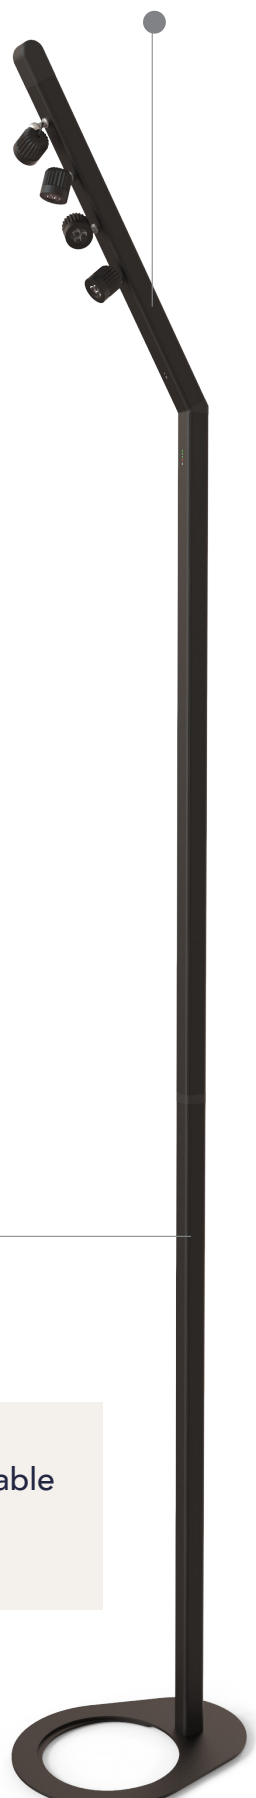

T4/T4X

UNIVERSAL LIGHTING MAST

Straight or Inclined
The wireless Hermatwist® assembly system allows you to change the angle of the head in just a few seconds

T4

The T4 lighting mast and its range of functionalities is designed to bring to light your most exceptional events, **inside as well as outside.**

Autonomous, its integrated Lithium-ion battery offers up to **110 hours** of use (depending on the setting of the dimmer) and frees you from the installation issues created by the many power cables.

Its different extension tubes allow you to **vary the height of the product** depending on the type of venue or event you wish include the product in. The T4 holds a promise : an **easy installation and handling** thanks to its **integrated wireless DMX**; change the color temperature or the intensity of the light in a second.

360° Rotation
Individually adjustable
4,5W Power

Integrated 150 Wh
Li-Ion Battery

1 Event Applications

2 Integrated batteries

3 Remote controlled

4 CCT Tunable White

Wireless DMX

Installation in 30 seconds

Waterproof

6h 110h autonomy

0 to 2000 Lm

3000 to 5000 K

SMART TRANSPORTATION

VARIABLE HEIGHTS

NEW FEATURE 2022 !

The T4 now includes the T4X optional extension tubes ! Depending on the configurations of the extension tubes the T4 offers 4 possible heights :