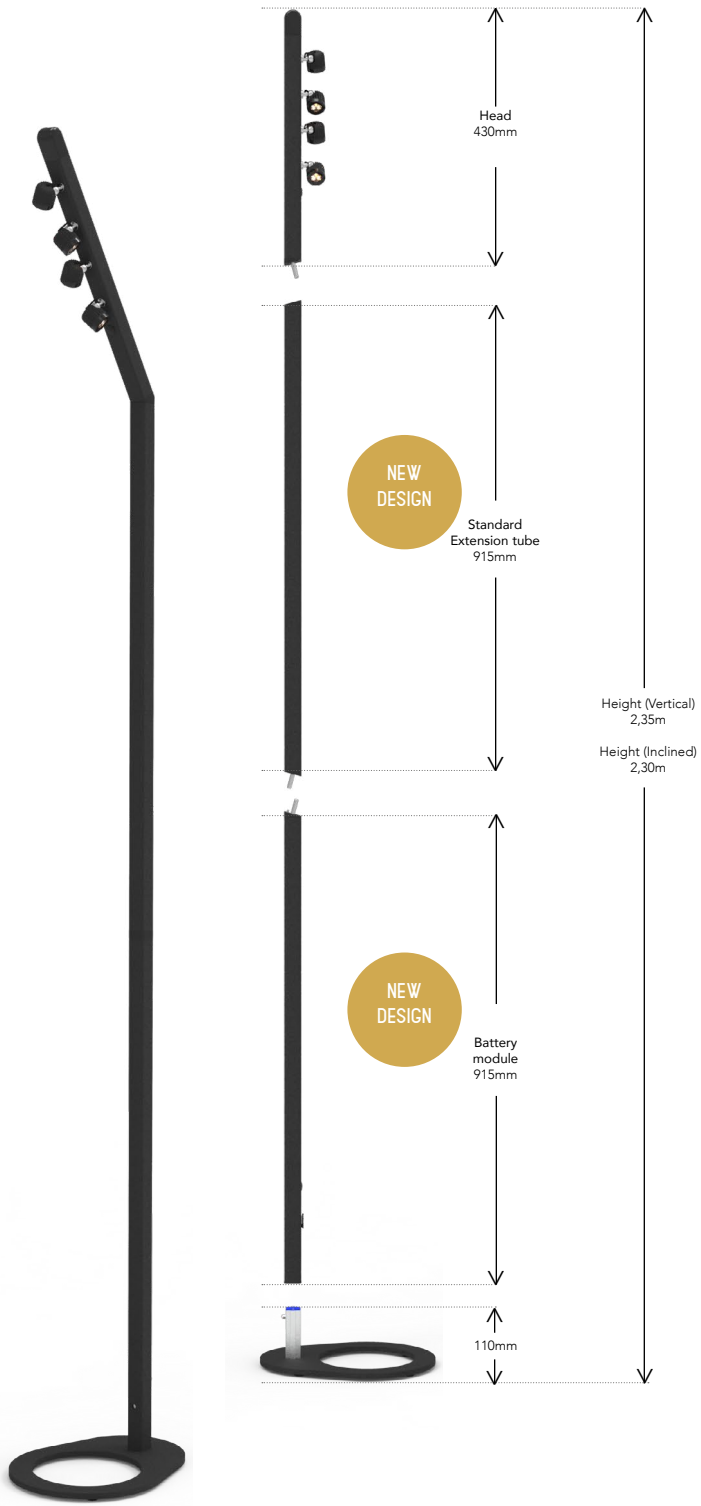

T4-E | SPECIFICATIONS

COMPOSITION

- 180° reversible head with 4 spotlights
- Vertical or inclined position
- Li-Ion battery module
- Extension module
- Base (open design)
(contact us for full base)

MATERIALS

FINISH

- Powder-coated epoxy paint
- Black RAL2100ST (textured) and White RAL9003 (fine texture)
(Contact us for colour customization)

DIMENSIONS

- Height (Vertical) : 2,35m
- Height (Inclined) : 2,30m

LED POWER & TECHNOLOGY

- 18W (4 x 4,5 W)
- LED Cree XPG3 HE

LIGHT INTENSITY

- Up to 2 000 lumens

COLOUR TEMPERATURE

- CCT Tunable white (3000K to 5600K)
- 3000K
- 4000K
- RGB

OPTICAL LENSES

- 26°

BATTERY

LED 4000K

- 3 LEDs 4000K per spotlight •
- 13,5W (3 x 4,5 W) •

LED CCT (TUNABLE WHITE)

- 3 LEDs per spotlight : 3000K, 4000K, 5600K
- 13,5W (3 x 4,5 W)

LED HIGH-CRI

- CRI > 90 •

LED RGB

- 3 LEDs per spotlight : 1 x Red, 1 x Green, 1 x Blue