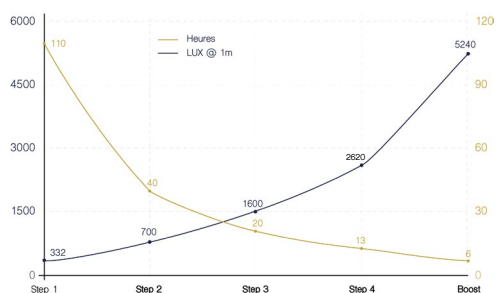

DIMMER/AUTONOMY